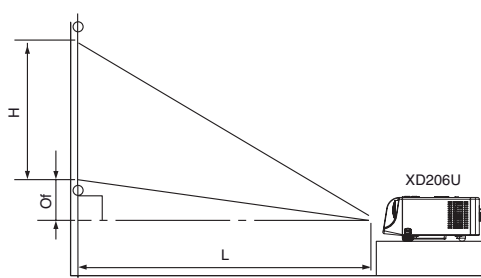

¹Depending on the operation environment and application. This is an average value given by the manufacturer based on ideal conditions.

Picture Size (4:3 format)			Distance from Screen (L)		Offset (Of)
Diagonal Size cm	Width cm	Height (H) cm	cm/minimum with maximum zoom	cm/maximum with minimum zoom	cm
102	81	61	137	160	8.8
152	122	91	208	241	13.3
203	163	122	277	323	17.7
254	203	152	348	406	22.1
381	305	229	523	610	33.1
508	406	305	699	813	44.2
635	508	381	874	1016	55.2
762	610	457	1049	-	66.3